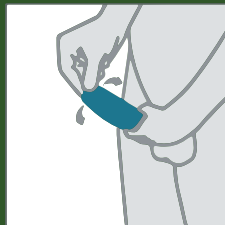

Always use a condom every time you have sex. Check the expiry date on the packet. Make sure that it has a CE or EEA mark on the packet. This shows that the condom is safe to use and meets the requirement of the Medical Device Directive.

HOW TO PUT ON A CONDOM

1. Carefully open the foil packaging that the condom is wrapped in, taking care not to tear the condom.

2. Hold the tip of the condom between your forefinger and thumb to make sure it's put on the right way round and no air is trapped inside (the condom may split if air is trapped inside).

3. Place the condom over the tip of the penis.

4. While squeezing the tip of the condom, roll it down over the length of the erect penis.

5. If the condom will not unroll, it is probably on inside out - start again with a new condom as there may be sperm on it.