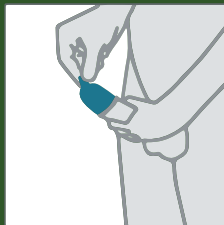

@Sexualhealthmalta

SEXUALHEALTH
MALTA

GOVERNMENT OF MALTA
OFFICE OF THE DEPUTY PRIME MINISTER
MINISTRY FOR HEALTH

Health Promotion & Disease
Prevention Directorate

HOW TO USE A CONDOM

A QUICK GUIDE

A condom is a thin sheath, worn over the penis during sexual intercourse to prevent sexually transmitted infections

Always use a condom every time you have sex. Check the expiry date on the packet. Make sure that it has a CE or EEA mark on the packet. This shows that the condom is safe to use and meets the requirement of the Medical Device Directive.

HOW TO PUT ON A CONDOM

1. Carefully open the foil packaging that the condom is wrapped in, taking care not to tear the condom.

2. Hold the tip of the condom between your forefinger and thumb to make sure it's put on the right way round and no air is trapped inside (the condom may split if air is trapped inside).

3. Place the condom over the tip of the penis.

4. While squeezing the tip of the condom, roll it down over the length of the erect penis.

5. If the condom will not unroll, it is probably on inside out - start again with a new condom as there may be sperm on it.