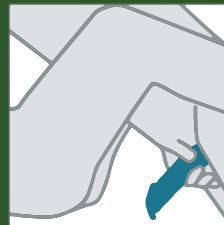

Always use a condom every time you have sex. Check the expiry date on the packet. Make sure that it has a CE or EEA mark on the packet. This shows that the condom is safe to use and meets the requirement of the Medical Device Directive.

HOW TO PUT ON A CONDOM

1. Carefully open the foil packaging that the condom is wrapped in, taking care not to tear the condom.

2. Hold the tip of the condom between your forefinger and thumb to make sure it's put on the right way round and no air is trapped inside (the condom may split if air is trapped inside).

3. Place the condom over the tip of the penis.

4. While squeezing the tip of the condom, roll it down over the length of the erect penis.

5. If the condom will not unroll, it is probably on inside out - start again with a new condom as there may be sperm on it.