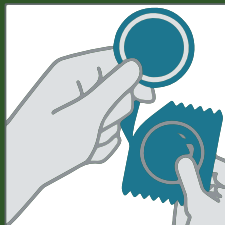

@Sexualhealthmalta

SEXUALHEALTH
MALTA

GOVERNMENT OF MALTA
OFFICE OF THE DEPUTY PRIME MINISTER
MINISTRY FOR HEALTH

Health Promotion & Disease
Prevention Directorate

HOW TO USE A CONDOM

A QUICK GUIDE

A condom is a thin sheath, worn over the penis during sexual intercourse to prevent sexually transmitted infections

Always use a condom every time you have sex. Check the expiry date on the packet. Make sure that it has a CE or EEA mark on the packet. This shows that the condom is safe to use and meets the requirement of the Medical Device Directive.

HOW TO PUT ON A CONDOM

1. Carefully open the foil packaging that the condom is wrapped in, taking care not to tear the condom.

2. Hold the tip of the condom between your forefinger and thumb to make sure it's put on the right way round and no air is trapped inside (the condom may split if air is trapped inside).