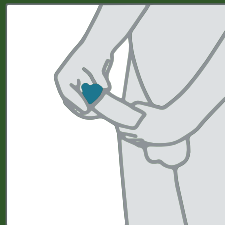

@Sexualhealthmalta

SEXUALHEALTH
MALTA

GOVERNMENT OF MALTA
OFFICE OF THE DEPUTY PRIME MINISTER
MINISTRY FOR HEALTH

Health Promotion & Disease
Prevention Directorate

HOW TO USE A CONDOM

A QUICK GUIDE

A condom is a thin sheath, worn over the penis during sexual intercourse to prevent sexually transmitted infections

Always use a condom every time you have sex. Check the expiry date on the packet. Make sure that it has a CE or EEA mark on the packet. This shows that the condom is safe to use and meets the requirement of the Medical Device Directive.

HOW TO PUT ON A CONDOM

1. Carefully open the foil packaging that the condom is wrapped in, taking care not to tear the condom.

2. Hold the tip of the condom between your forefinger and thumb to make sure it's put on the right way round and no air is trapped inside (the condom may split if air is trapped inside).

3. Place the condom over the tip of the penis.

4. While squeezing the tip of the condom, roll it down over the length of the erect penis.

5. If the condom will not unroll, it is probably on inside out - start again with a new condom as there may be sperm on it.